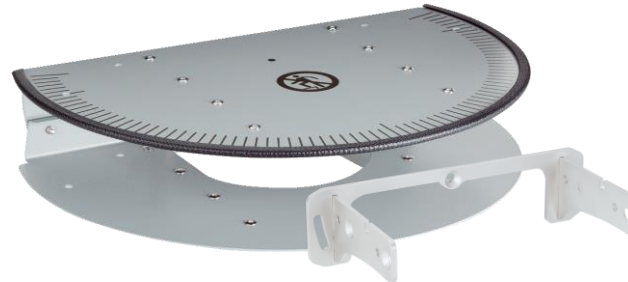

Part no.: 2046025

Part no.: 2046989

optional

**Glare protection plate mounting kit**

Part no.: 2085940

optional

**Weather hood, 210°**

Optics cover for protecting the front screen from weather conditions (Mounting kit, Part no.: 2093194 is included!)