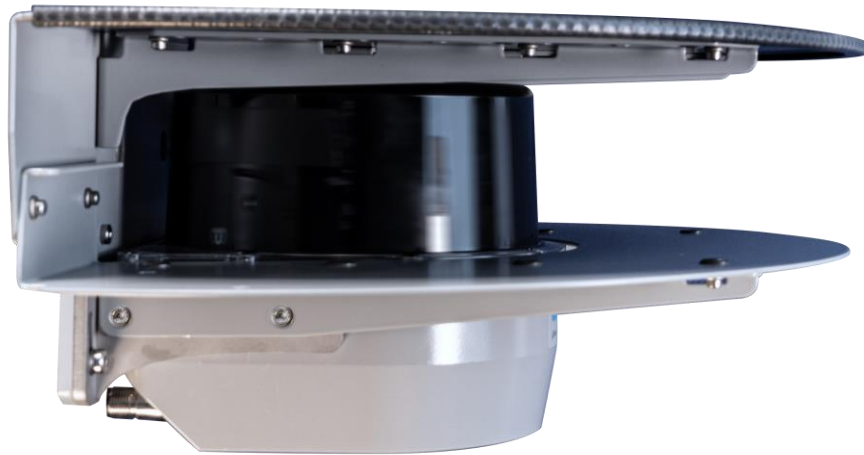

# LRS4000 + weather hood 210°

2085939 ([Weather hood, 210°](#)) + 2046025 ([Mounting bracket](#))

# LRS4000 + weather hood 210°

2085939 ([Weather hood, 210°](#)) + 2046025 ([Mounting bracket](#))

without mounting bracket

with mounting bracket