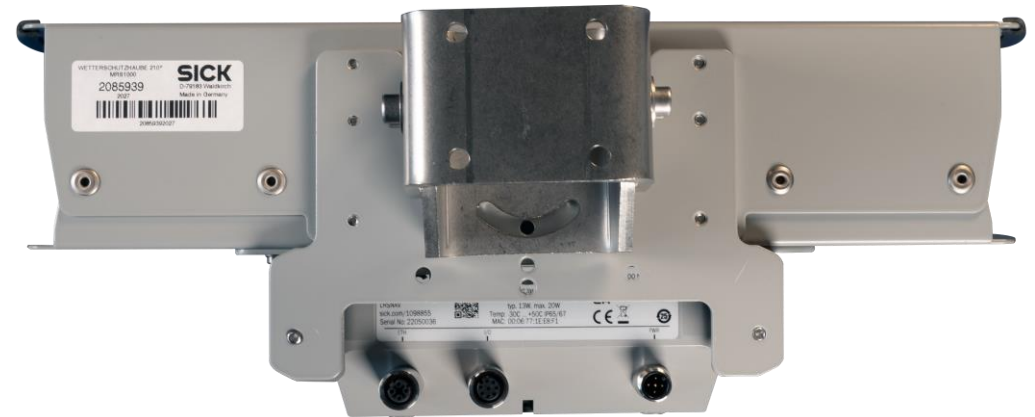

# LRS4000 + weather hood 210°

2085939 ([Weather hood, 210°](#)) + 2046025 ([Mounting bracket](#))

# LRS4000 + weather hood 210°

2085939 ([Weather hood, 210°](#)) + 2046025 ([Mounting bracket](#))

without mounting bracket

with mounting bracket